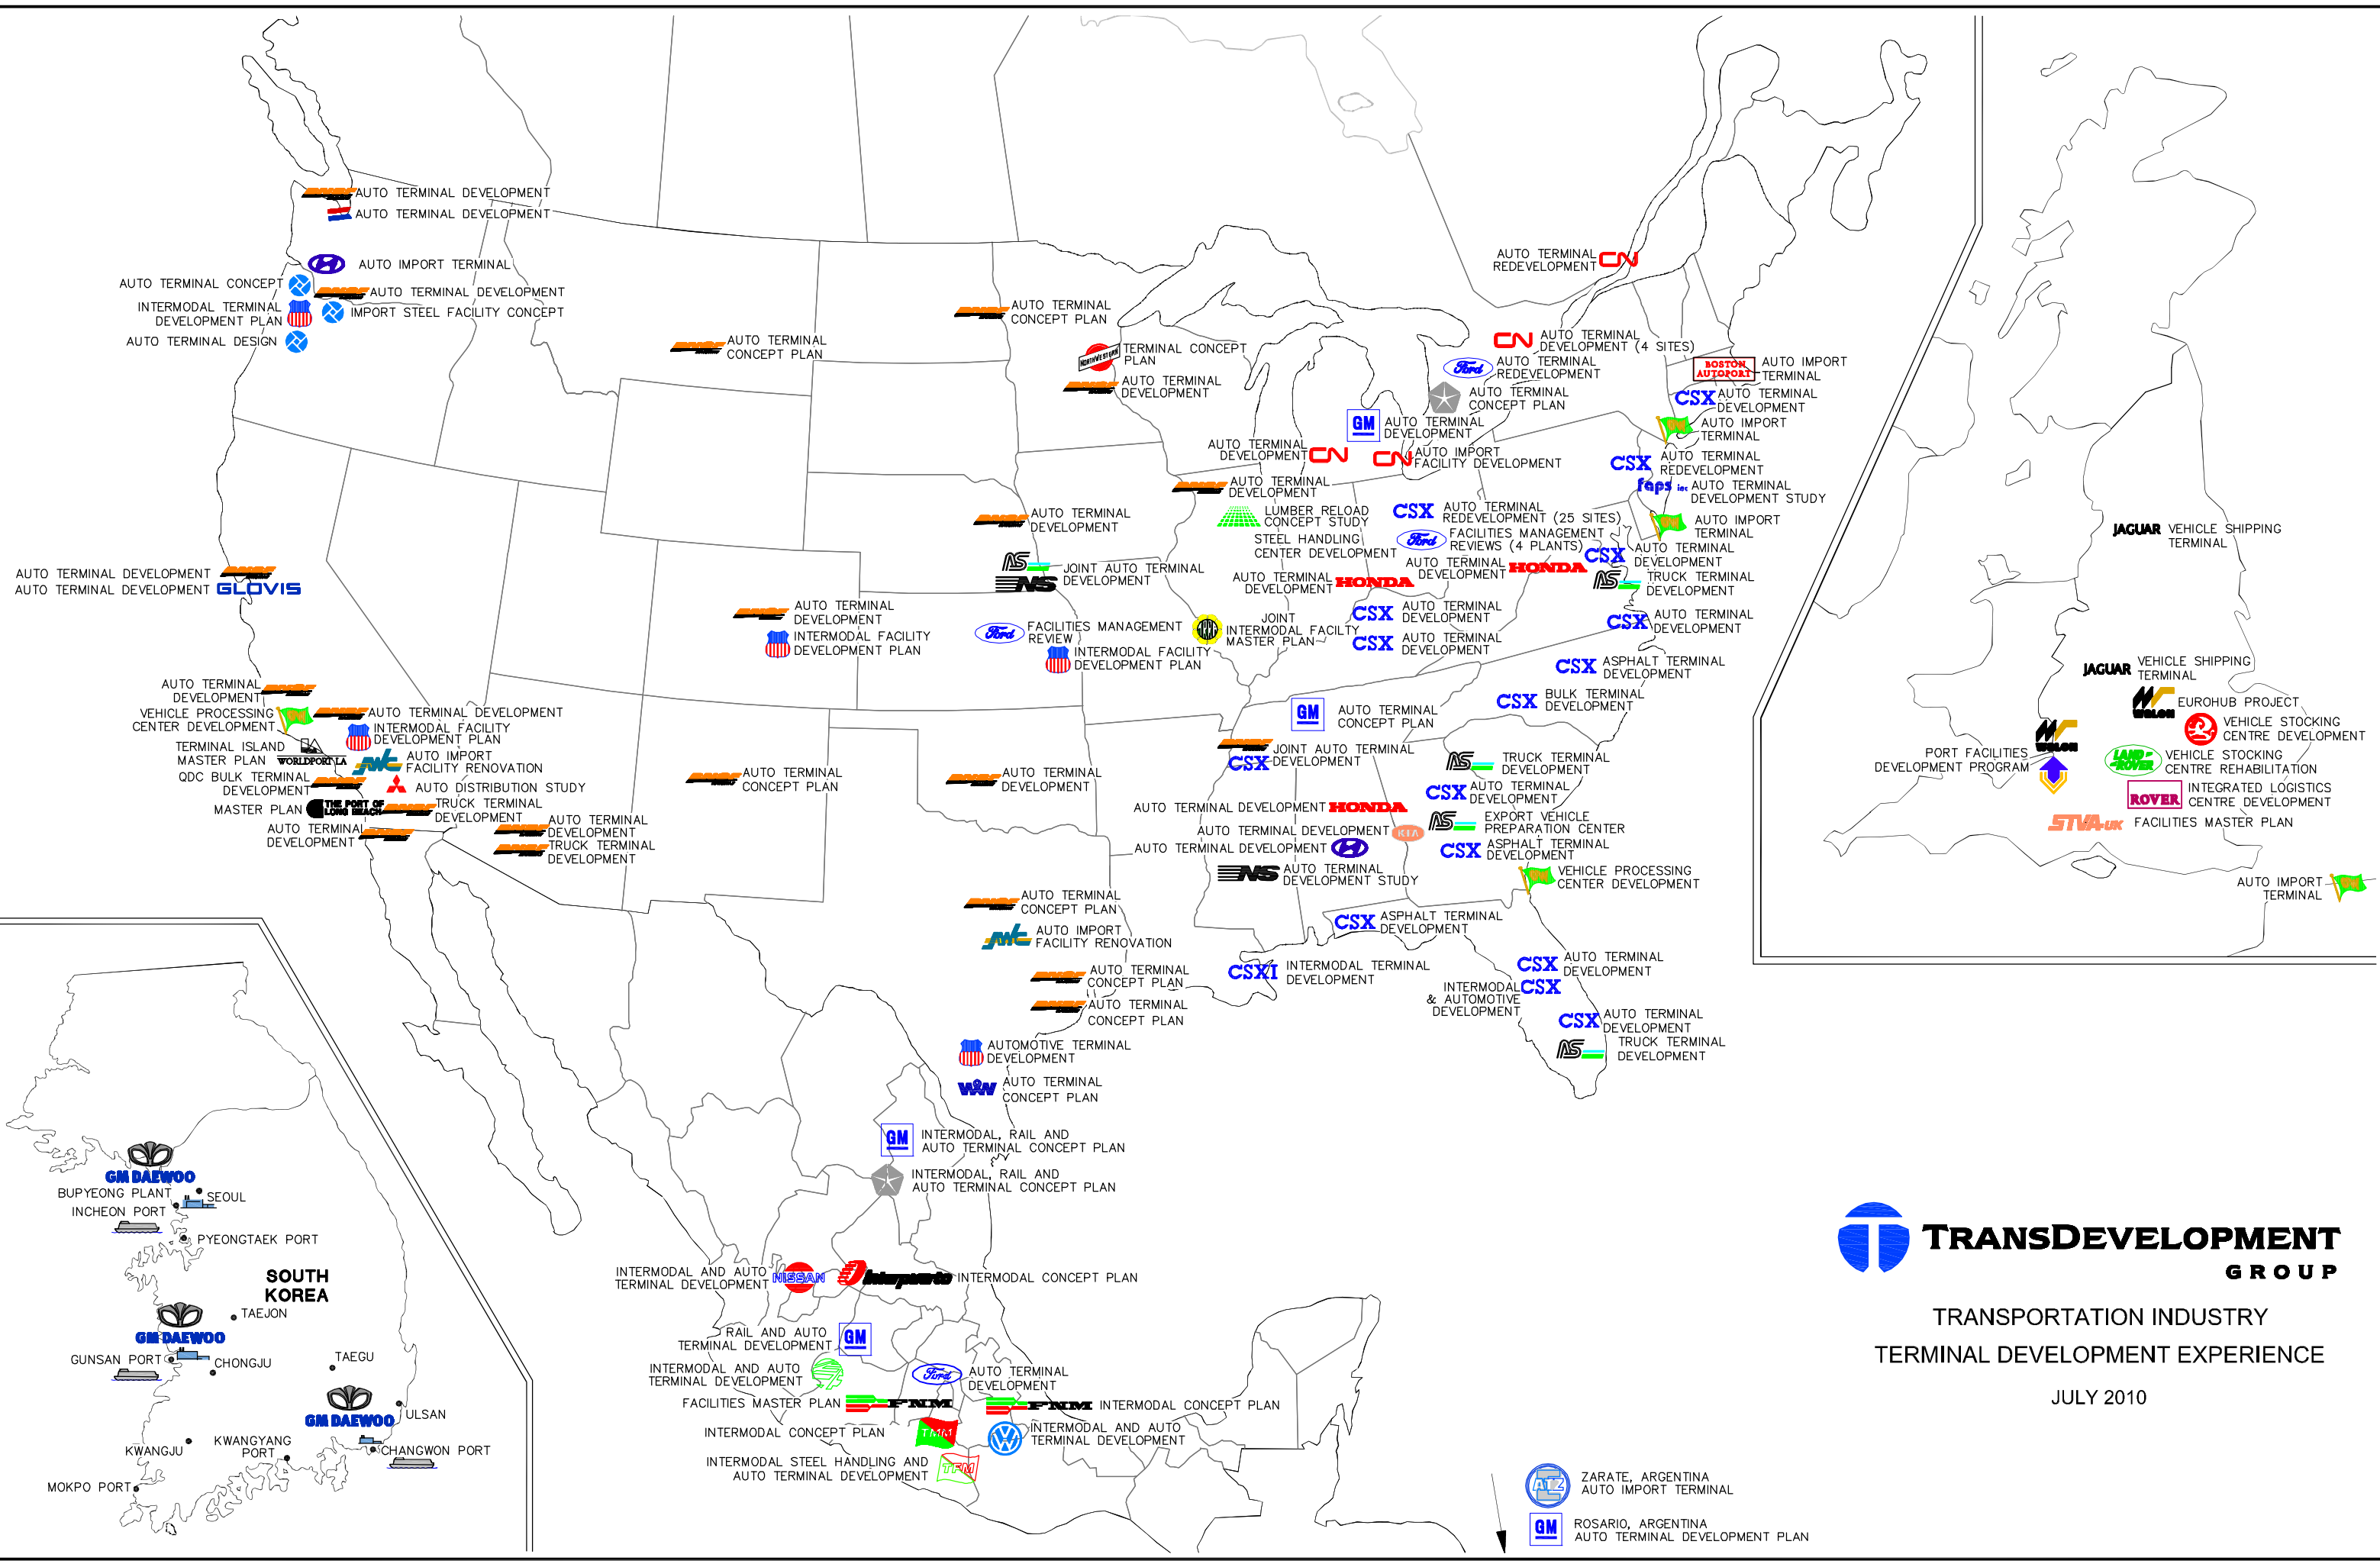

C:\Projects\099_TDG_Capabilities and Experience Map 2010\0721_10.dwg | Layout: Layout1 | Updated By: mmh | E:\H Data: 7/21/2010 | Plot Time: 7/21/2010 4:22:30 PM

TRANSDEVELOPMENT GROUP

TRANSPORTATION INDUSTRY TERMINAL DEVELOPMENT EXPERIENCE

JULY 2010

-  ZARATE, ARGENTINA
AUTO IMPORT TERMINAL
-  ROSARIO, ARGENTINA
AUTO TERMINAL DEVELOPMENT PLAN